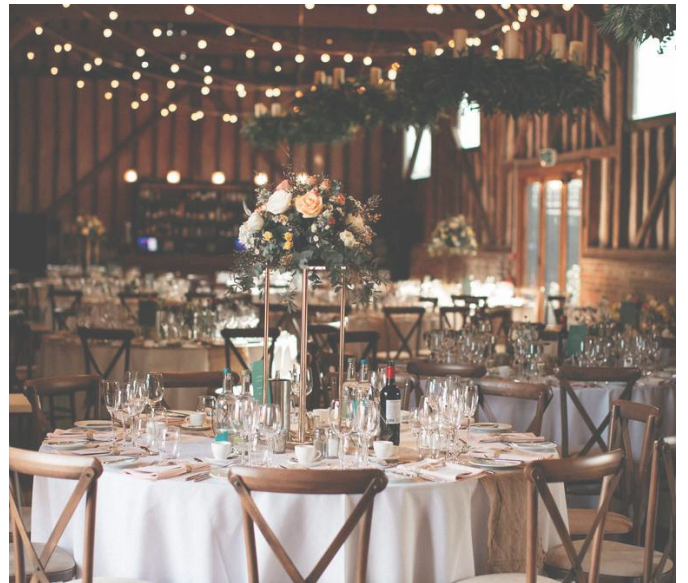

Christmas
HERITAGE
— VENUES —
2026

Pick your party package.... from £89 per person

Package One

Two welcome drinks pp
Three canapes
Four course dinner
Half a bottle of wine pp
Christmas novelties
Resident DJ